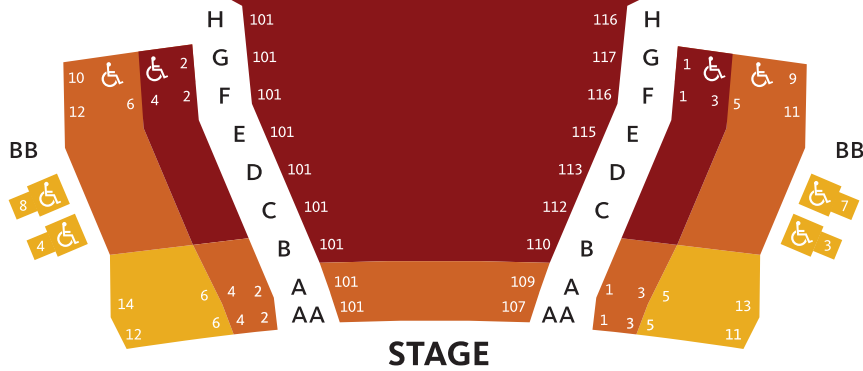

# Roda Theatre seating chart

NUMBERS INDICATE SEAT RANGES

# Peet's Theatre seating chart

NUMBERS INDICATE SEAT RANGES

SEATING SECTIONS: ● PREMIUM ● A ● B