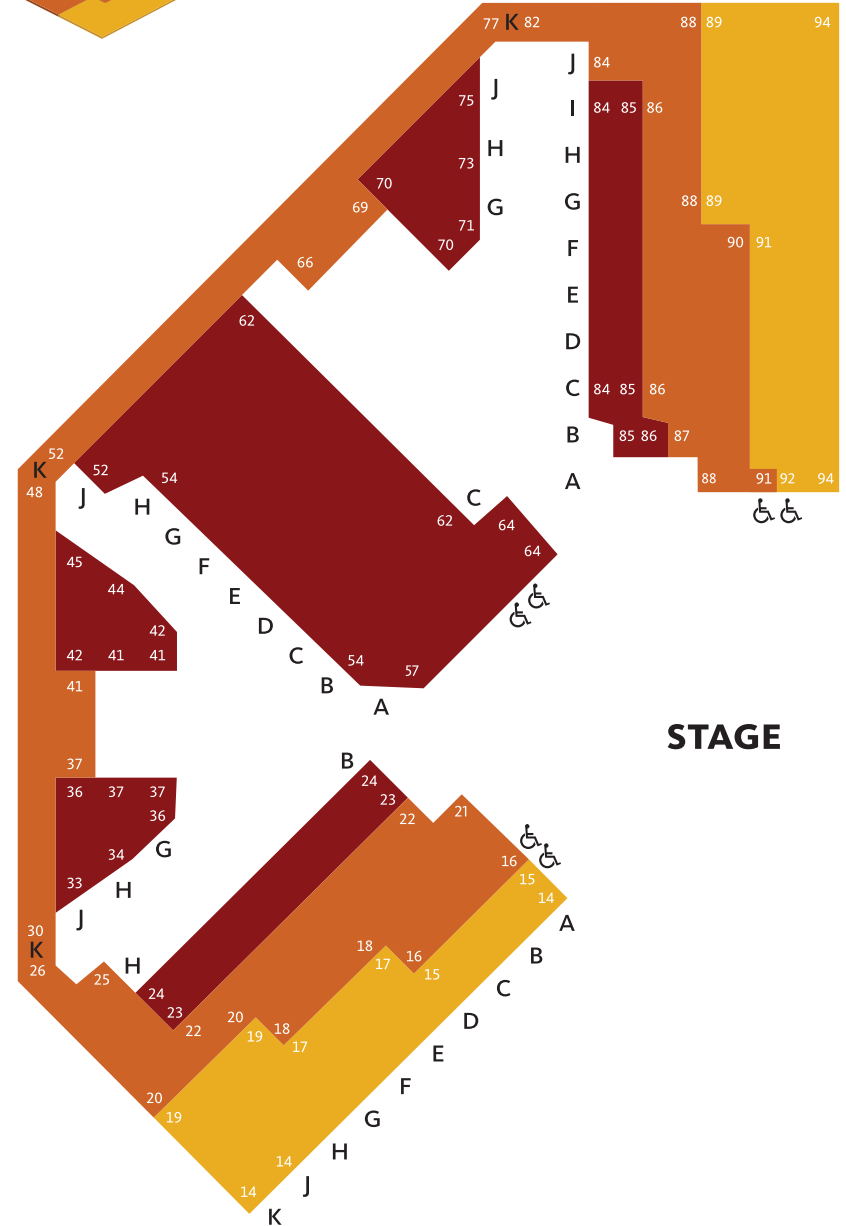

# Roda Theatre seating chart

NUMBERS INDICATE SEAT RANGES

# Peet's Theatre seating chart

NUMBERS INDICATE SEAT RANGES

SEATING SECTIONS: ● PREMIUM ● A ● B