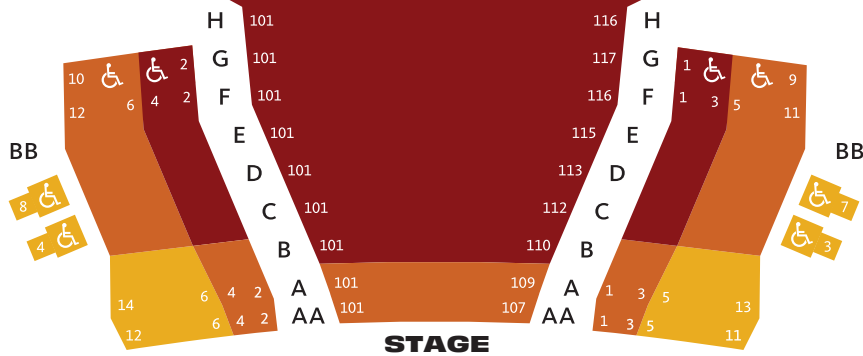

RODA THEATRE SEATING CHART

NUMBERS INDICATE SEAT RANGES

PEET'S THEATRE SEATING CHART

NUMBERS INDICATE SEAT RANGES

SEATING SECTIONS: ● PREMIUM ● A ● B