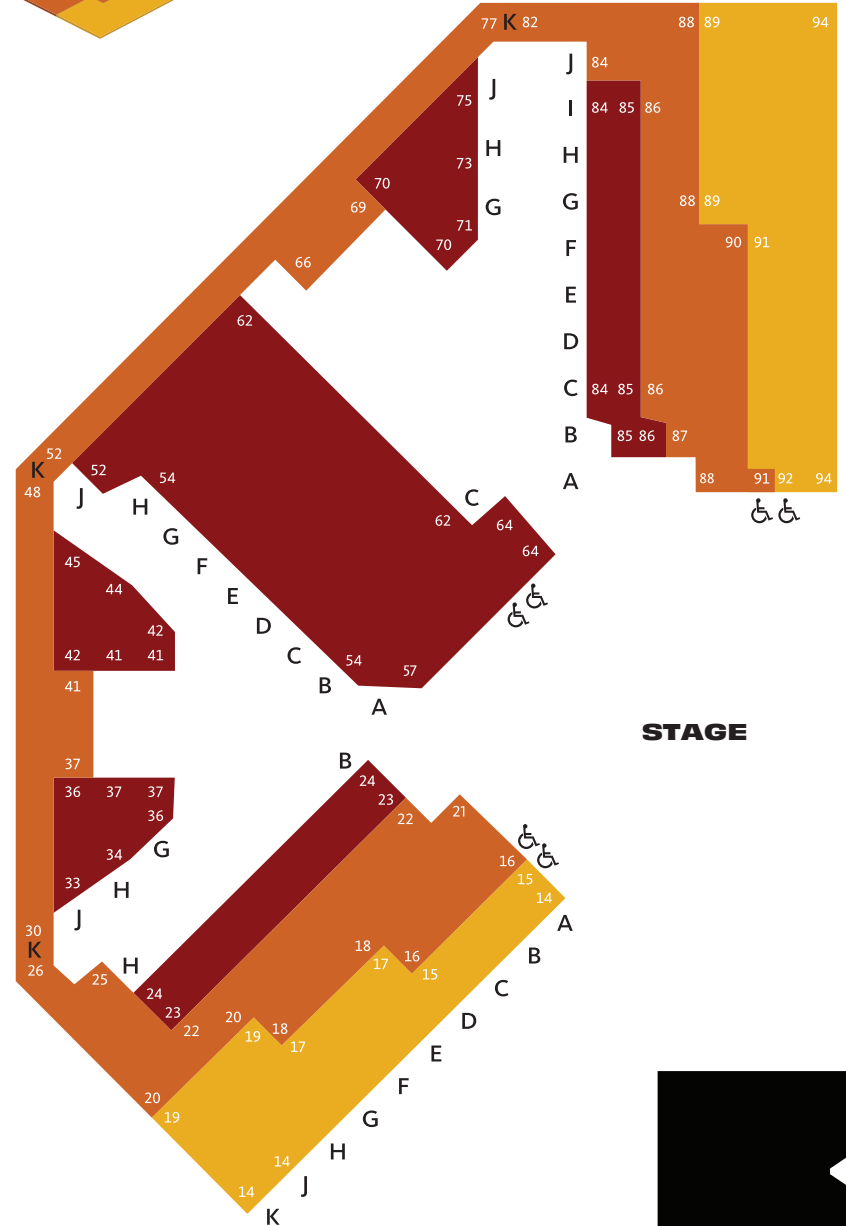

RODA THEATRE SEATING CHART

NUMBERS INDICATE SEAT RANGES

PEET'S THEATRE SEATING CHART

NUMBERS INDICATE SEAT RANGES

SEATING SECTIONS: ● PREMIUM ● A ● B